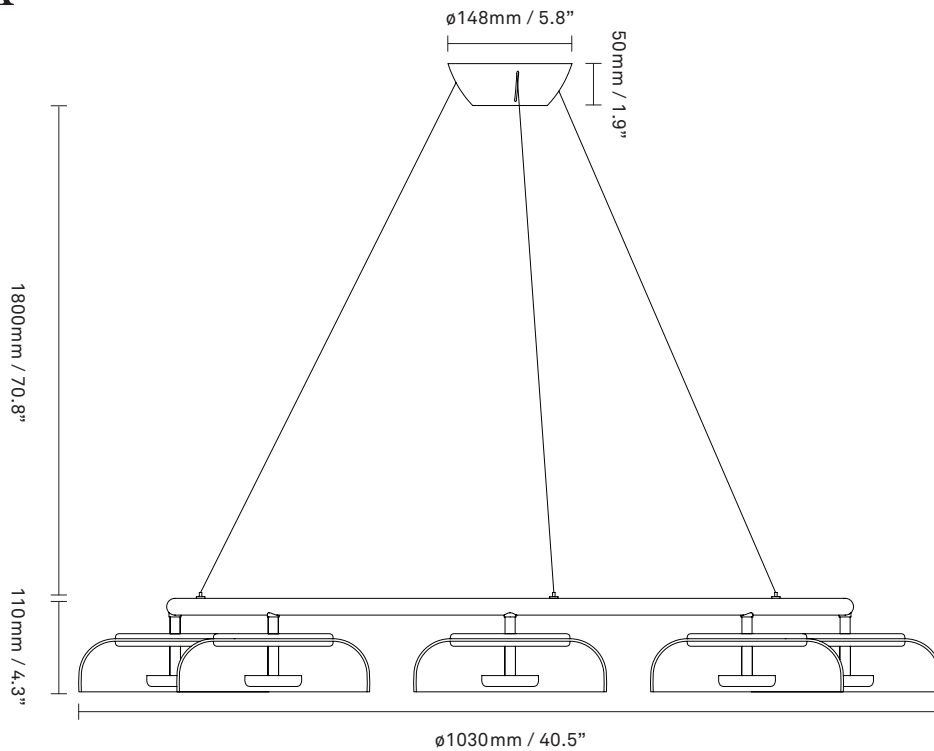

Blossi 8 has a balanced graphic look suitable for domestic and public spaces.

Explore the rest of the Blossi collection on our website, [here](#)

Product no.: EU - 2021003 / US - 3021002

Certifications: CE, IP20, Class I

Type: Chandelier - indoor

For information about IP ratings, click [here](#)

Colour: Glass: clear / Metal: nordic gold
Cable: clear

Cleaning: Use a soft dry cloth to clean the product.
Do not use household cleaners.

Materials: Powder coated metal, mouth-blown glass, plastic cable

Light source: Integrated light source
8 x 6W LED
Voltage (V): 230V / 120V
Colour Temp.: 2700 Kelvin
Lumen: 8x600 lm
CRI: >Ra80
Dimmable

Dimensions: $\varnothing$ 1030mm / 40.5in x 110mm / 4.3in
Cable length: 1800mm / 70.8in

Weight: Armature + glass: 8920g

Packaging: Dimensions: L: 1030mm / 40.5in x W: 1010mm / 39.7in x H: 2300mm / 90.5in
Weight: 3950g
Total weight incl. product: 12870g
Number of parcels: 1
Material: Brown cardboard

See light source information [here](#)

Light sources included

Dimmable if installed with appropriate LED dimmer.

Works with appropriate lighting control module. Module can be added to delivery on request.

Find our recommendations [here](#)